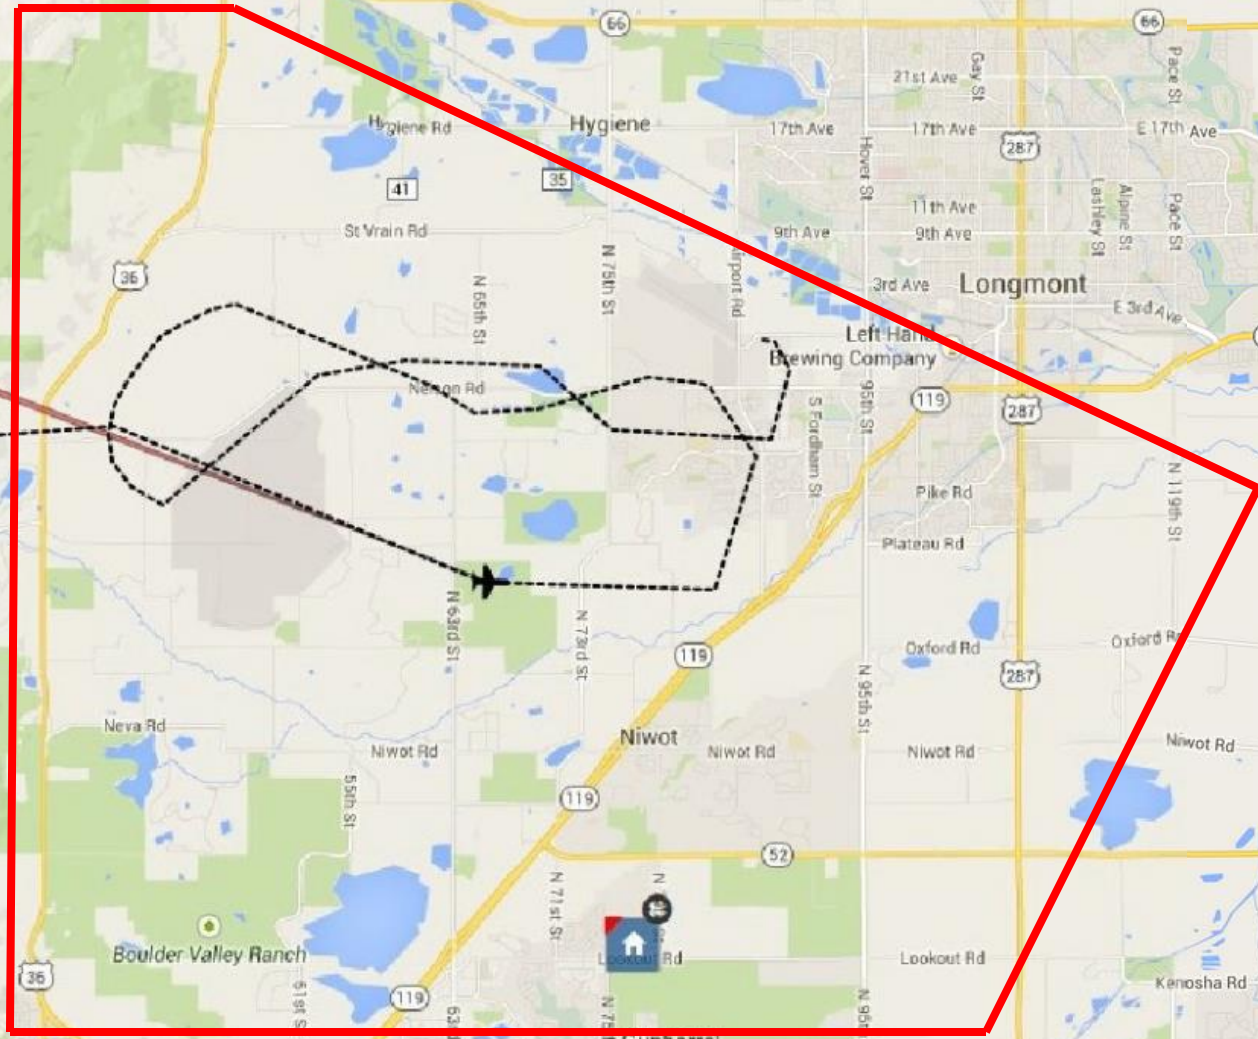

0331
Beacon: 0331
Speed: 190 mph
Height: 11,700 ft

2 km
1 mi