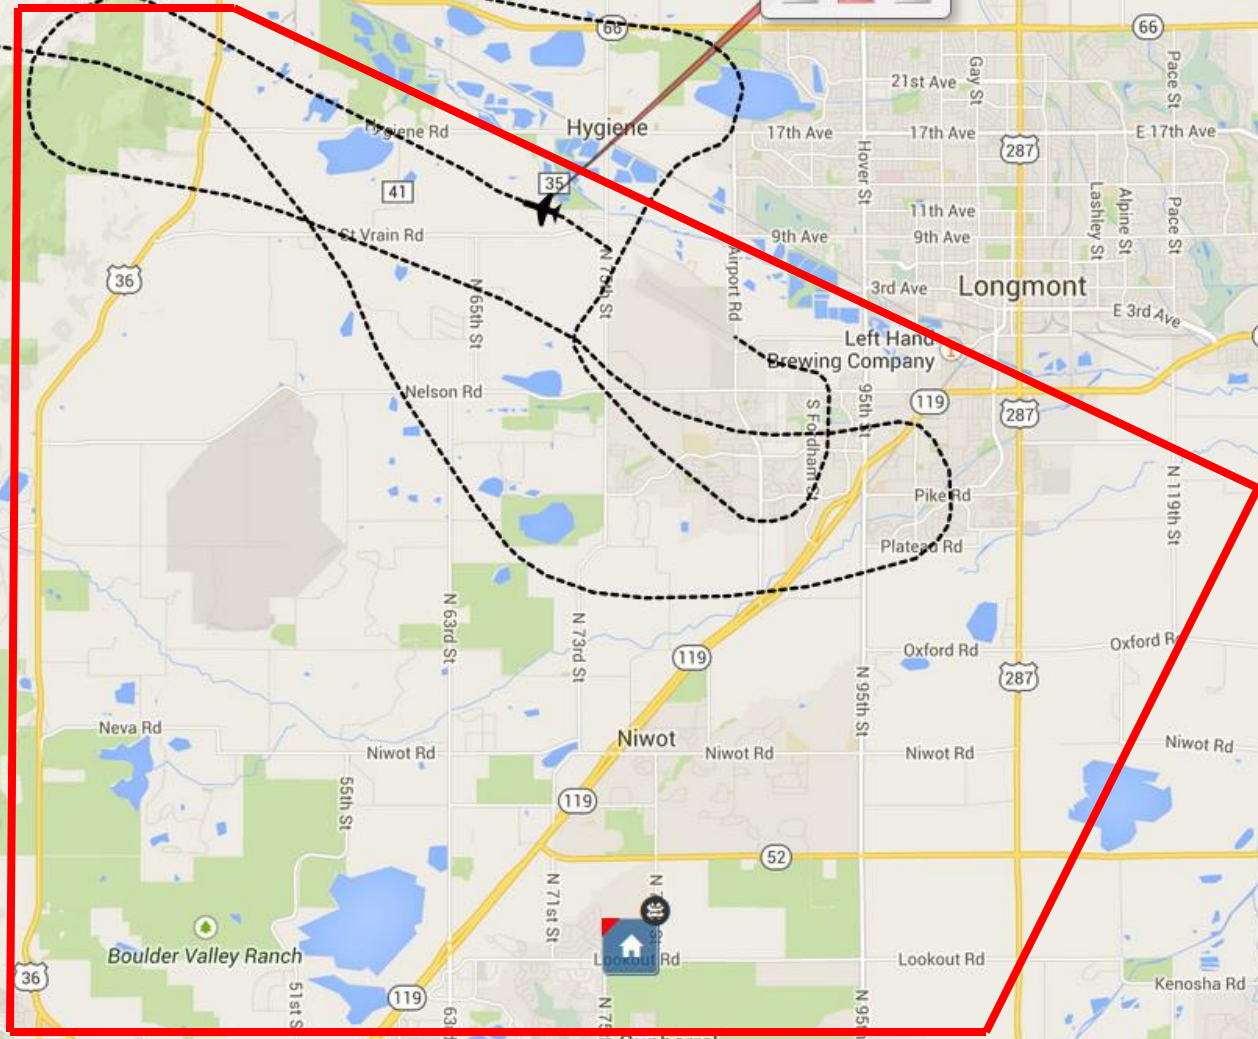

May 2 2015
3:31:55 PM

0331
Beacon: 0331
Speed: 109 mph
Height: 1,000 ft

2 km
1 mi

Map data ©2015 Google Terms of Use Report a map error